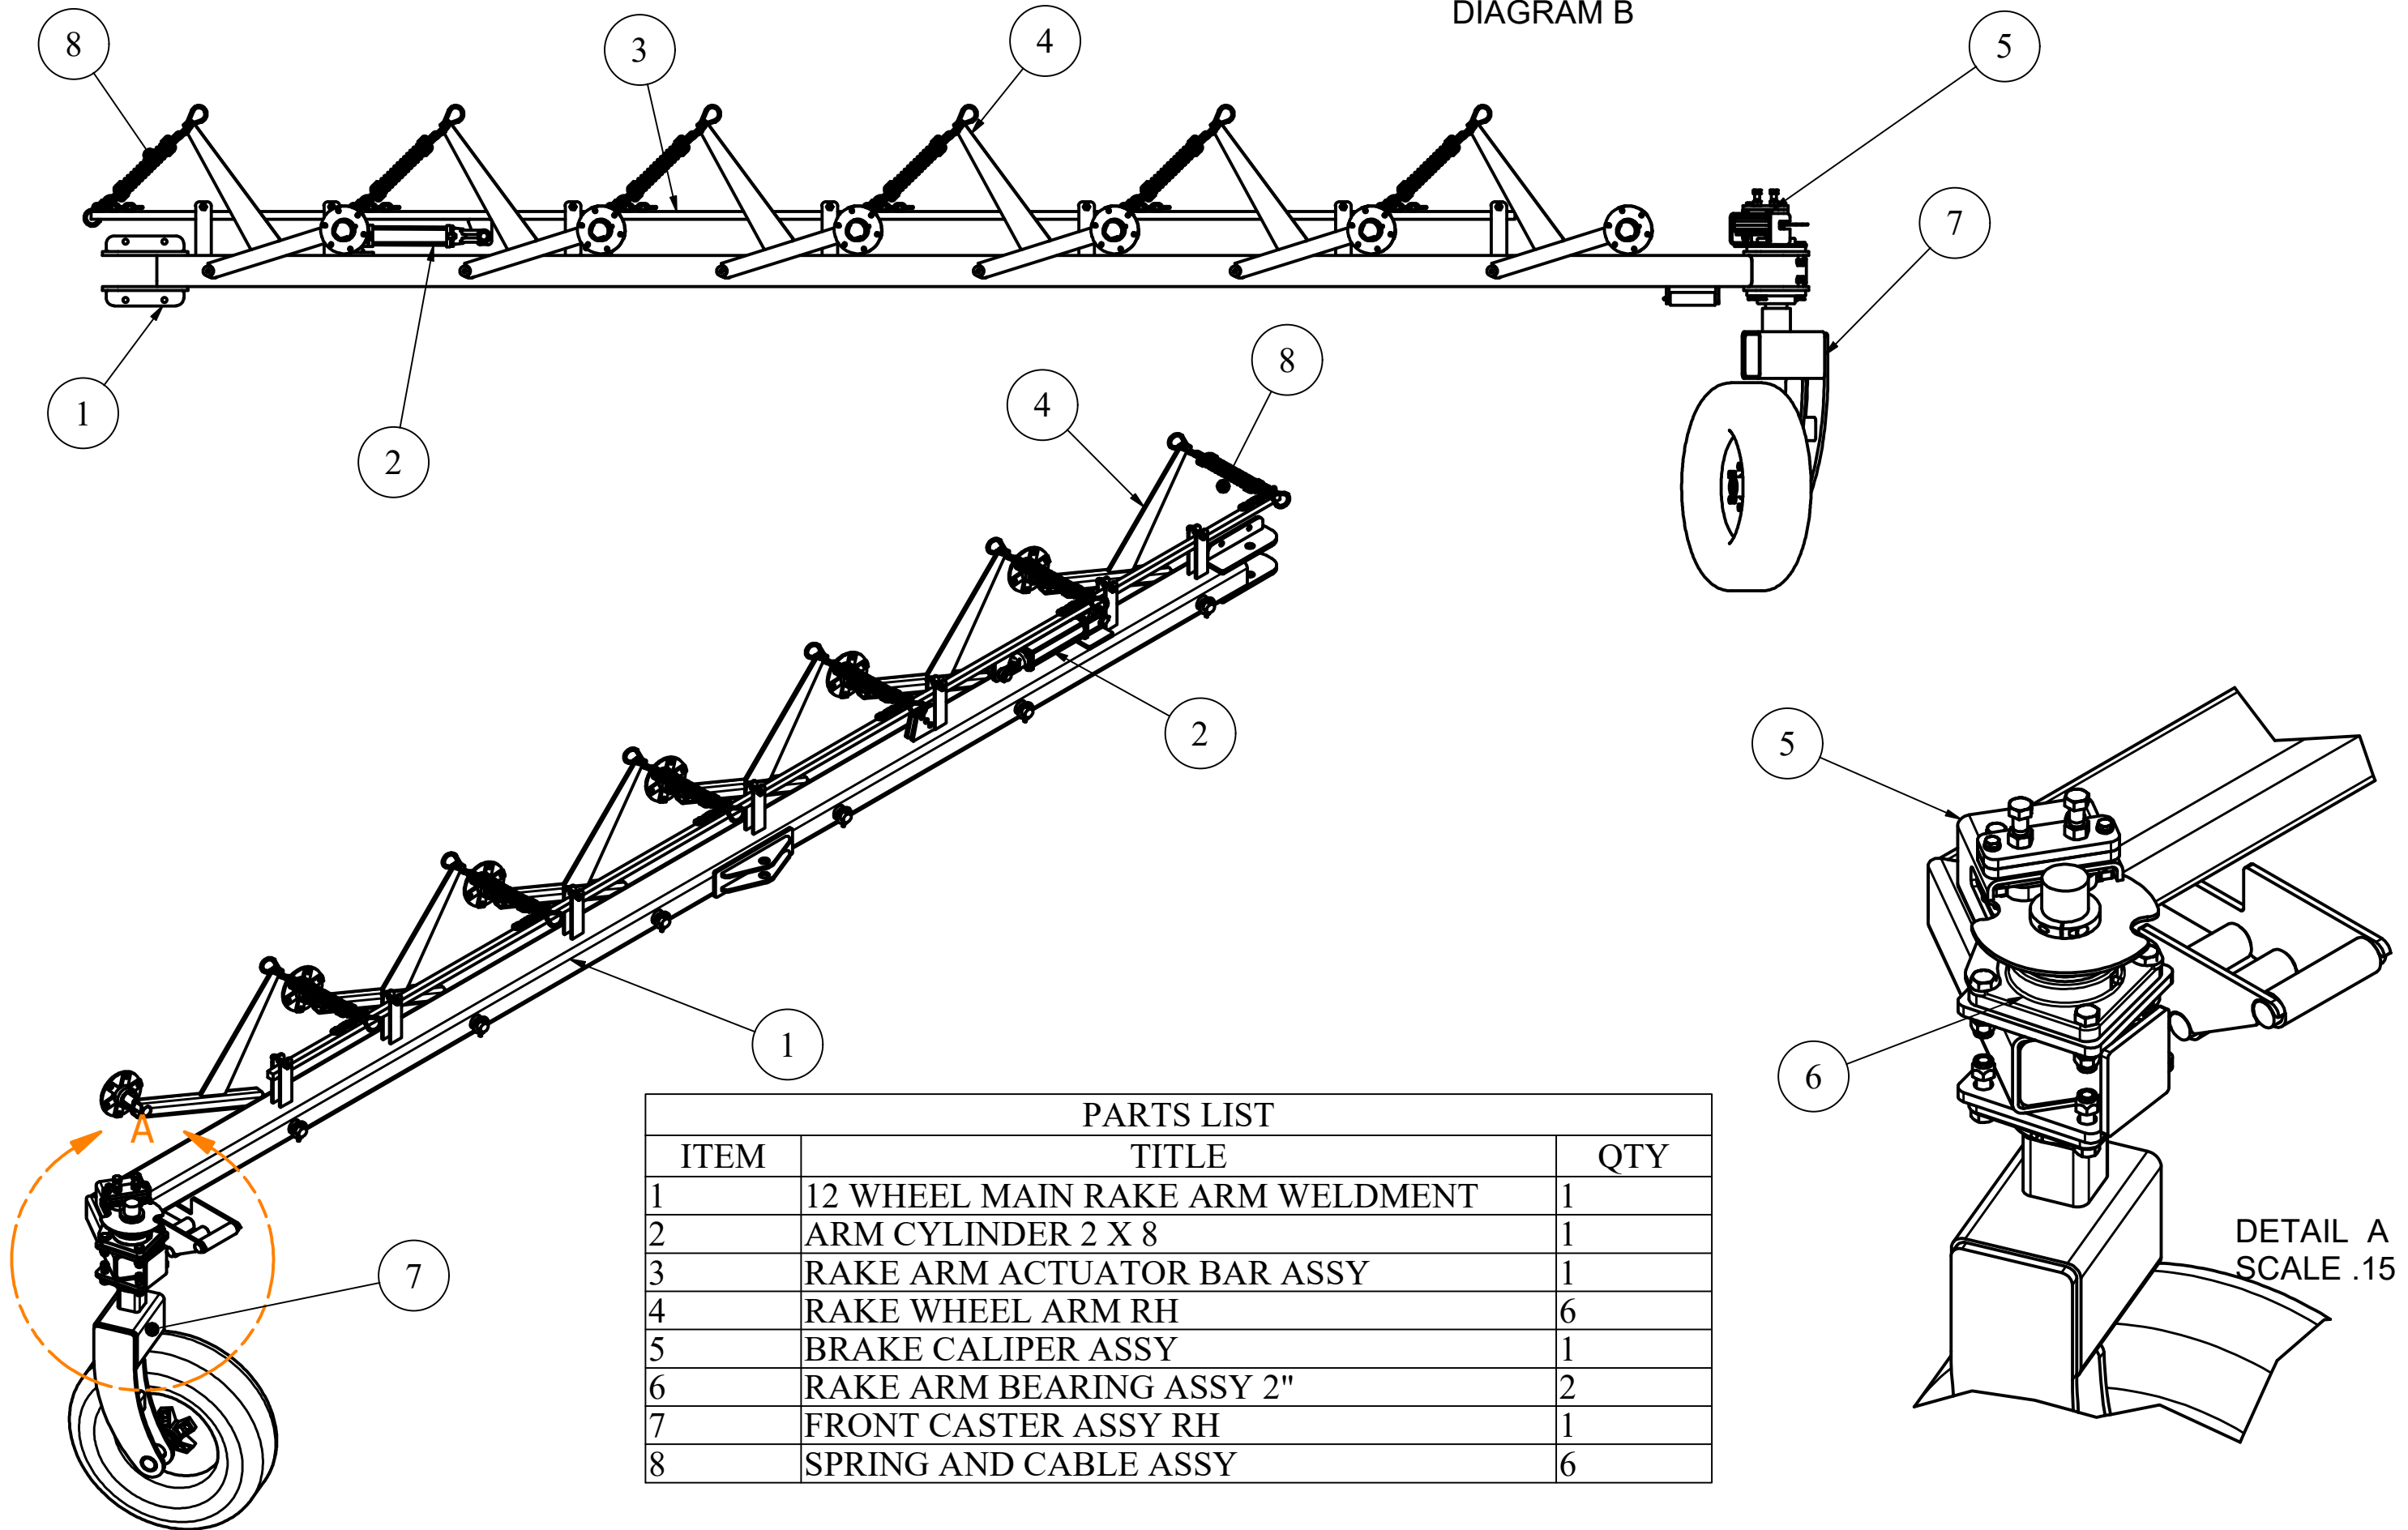

RIGHT HAND RAKE ARM MAIN ASSY
DIAGRAM B

PARTS LIST		
ITEM	TITLE	QTY
1	12 WHEEL MAIN RAKE ARM WELDMENT	1
2	ARM CYLINDER 2 X 8	1
3	RAKE ARM ACTUATOR BAR ASSY	1
4	RAKE WHEEL ARM RH	6
5	BRAKE CALIPER ASSY	1
6	RAKE ARM BEARING ASSY 2"	2
7	FRONT CASTER ASSY RH	1
8	SPRING AND CABLE ASSY	6

DETAIL A
SCALE .15